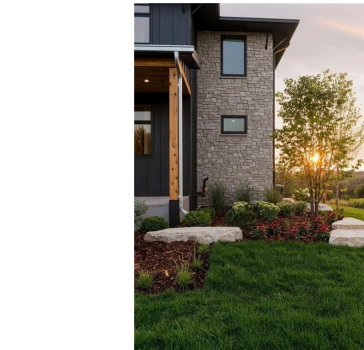

\$ 3,500,000

2698 Meadow Vista Way, Afton, MN 55001

- » Beds: 5 | Baths: 2 Full, 1 Half
- » MLS #: 6492475
- » Single Family | 7,970 ft² | Lot: 115,434 ft² (2.65 acres)
- » More Info: [2698MeadowVistaWay.IsForSale.com](https://www.kimziton.com/2698MeadowVistaWay.IsForSale.com)

Kim Ziton
 (612) 987-6835
kim@kimziton.com

Keller Williams Premier Realty
 659 Bielenberg Dr
 Suite 100
 Woodbury, MN 55125
 (651) 379-5252

Indulge in unparalleled luxury within this Divine Custom Homes Mountain Modern masterpiece. Positioned on 2.65 acres of scenic beauty, this residence redefines opulent living in MN. High-end details & organic design elevate it to a new standard of sophistication. Stone, quartzite, limestone, & whitewashed oak harmonize in a timeless display of luxury. The U-shaped flr plan seamlessly blends indr & outdr living, leading to a pool oasis w/covered cooking area & hot tub. A grand entrance w/20 ft great rm adorned w/reclaimed barn beams, stone frplc, & wide plank oak flrs. The ktchn boasts Wolf appl, walk-in pantry, & a unique cigar rm. The main-lvl primary suite is a sanctuary w/a vaulted yakisugi wood ceiling, an extraordinary walk-in closet, & a spa-like bathrm. The LL is an entertainer's dream w/heated flring, a media rm, custom bar, wine rm, exercise & game areas. Lutron/Control 4 technology integrates smart home features. This residence transcends being a home; it's a true masterpiece